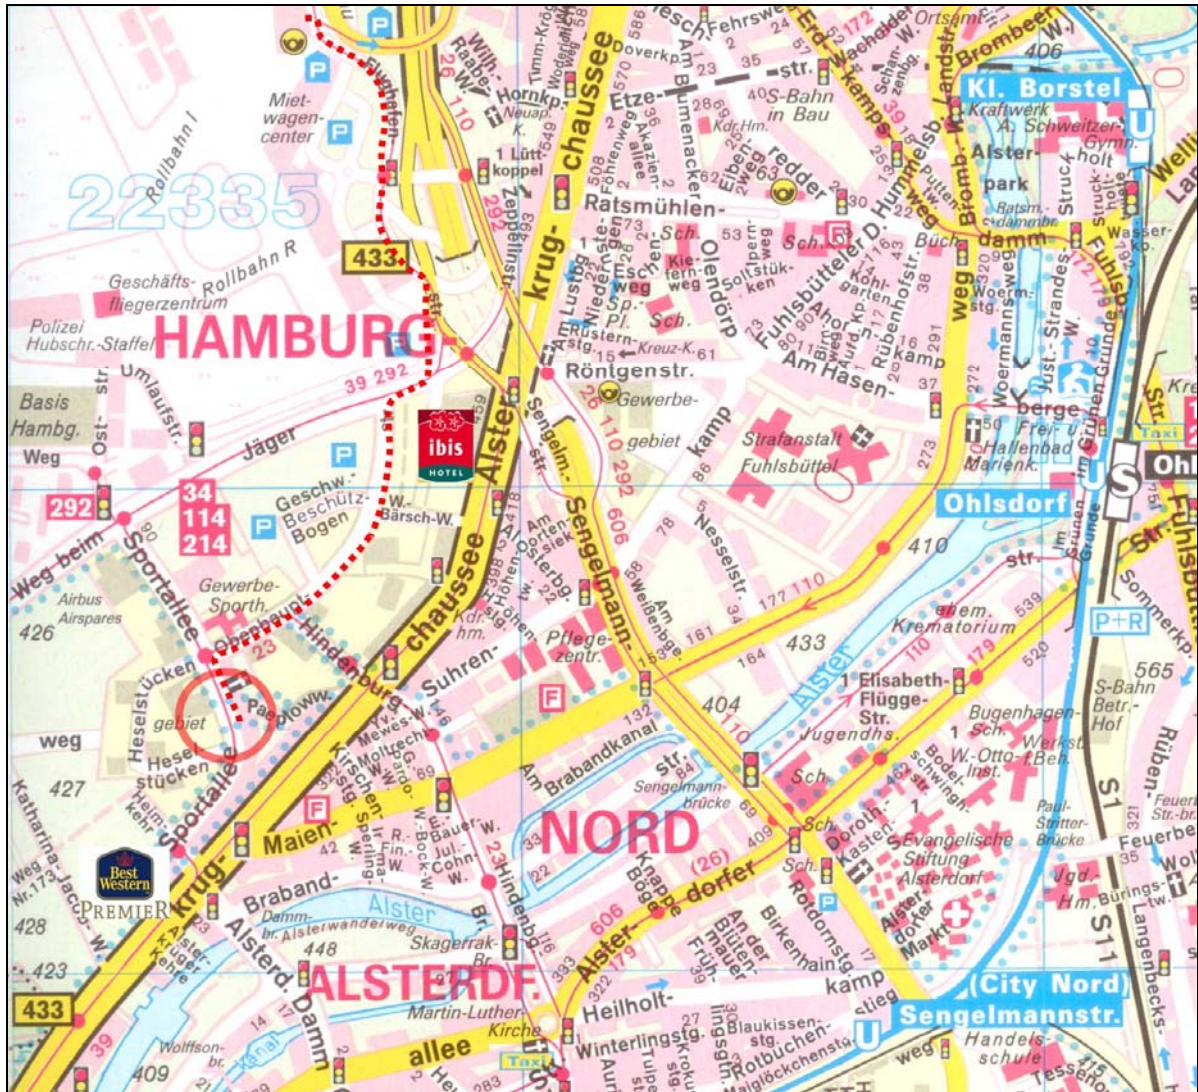

How to find the DLR

**DLR Hamburg  
Sportallee 54a  
D-22335 Hamburg**

**Most flights arrive at Terminal 2  
Average walking time from the  
airport is 20 minutes – from the  
two hotels it is just 10 minutes!**